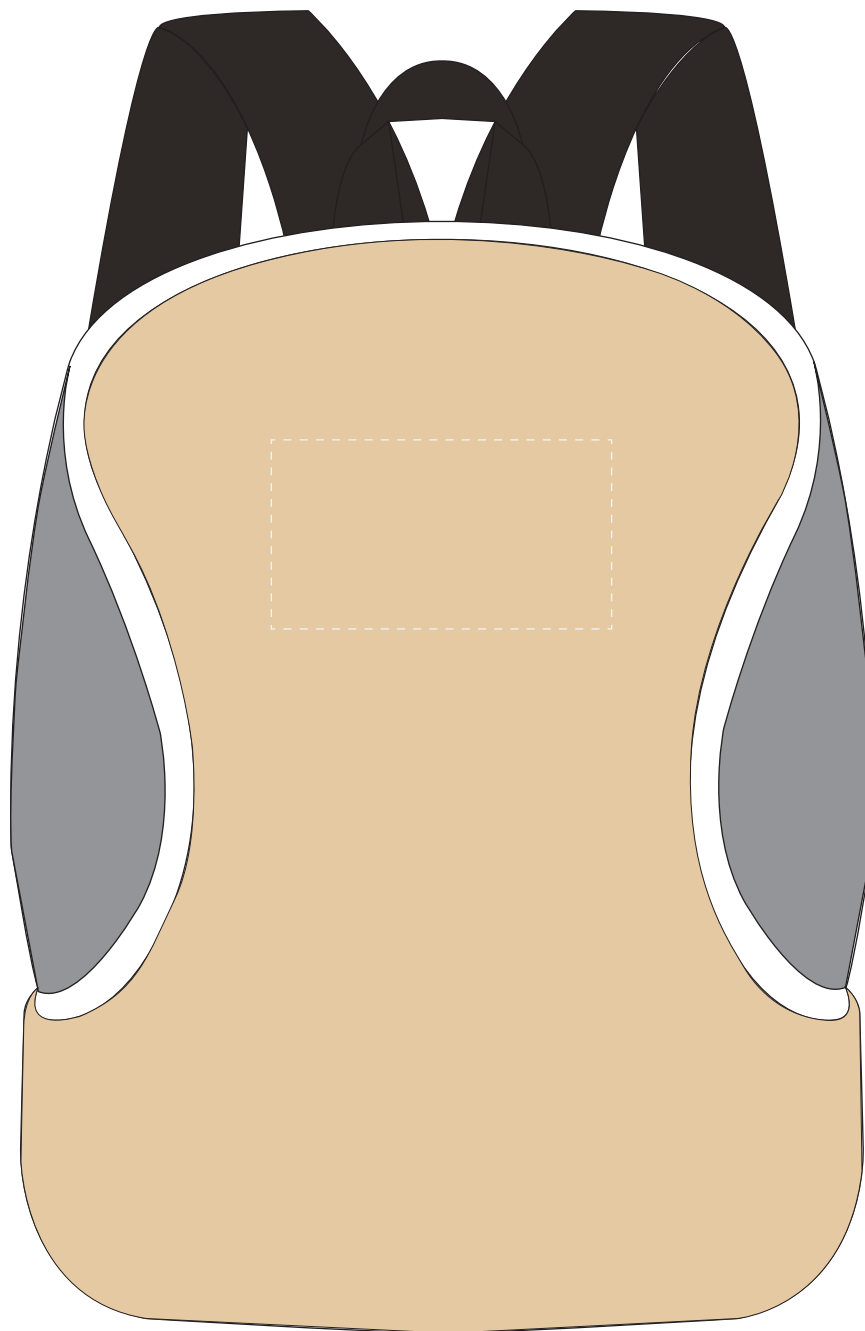

Your Ref:

Quantity:

Product Code: QB0139

Our Ref:

Version: 1

Product Colour: NATURAL

PRINTING CONCERNS:

We stock this item in the following colours

**MADERIA THREAD COLOUR**

ARTWORK SCALE 50%

- Colour 1
- Colour 2
- Colour 3
- Colour 4

Product Image for visualisation
- colours may vary

The dashed line is to demonstrate print area and will not appear on your printed item